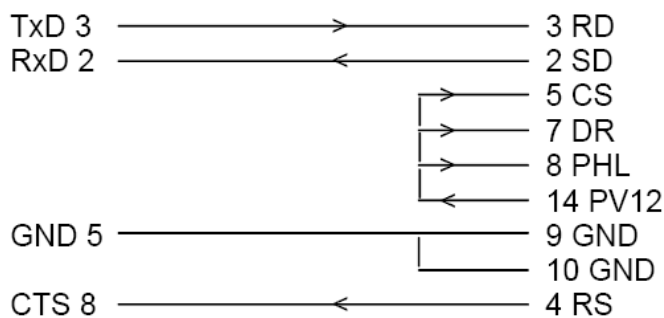

KB Name	HITACHI serial cables		
Type	KB		
Since revision	5.4		
KB Number	KB-0013-0	Build	2
Mod date	22. Apr 2008		

Knowledge Base Information

HITACHI serial cables

1 eWON EH-PLC

eWon (9 pin Sub-D female) EH-PLC (RJ45)

2 eWON H252C (Uni-H)

eWon (9 pin Sub-D female) H-PLC (15 pin Sub-D Male)

3 eWON H252C (Uni-H-Din)

eWon (9 pin Sub-D female) H-PLC (8 pin Mini-DIN Male)