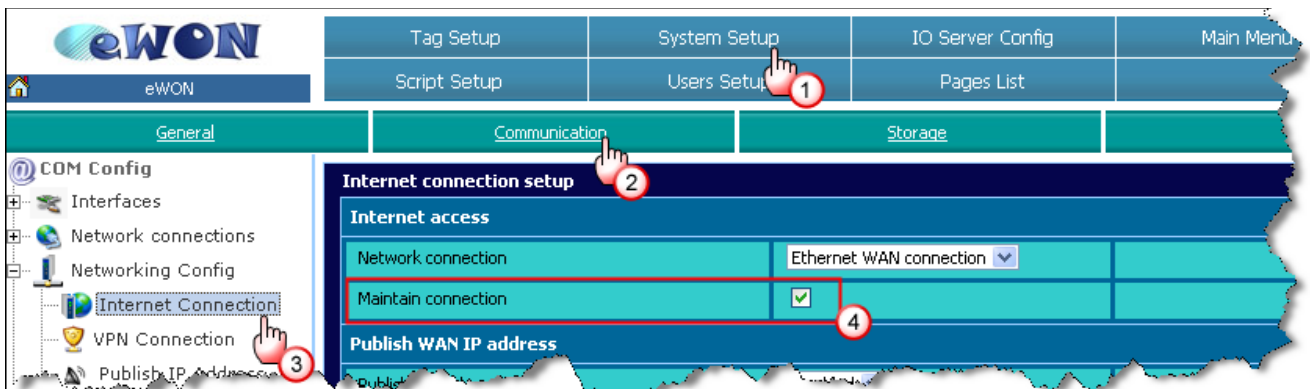

What is the "Maintain Connection" option

The "maintain connection" option can be found on the Internet connection configuration page

Menu: System Setup/ Communication/ Networking Config/ Internet Connection.

The "maintain connection" feature will reactivate the Internet connection every time the Internet connection is closed.

For the eWON Internet connection, you will need to distinguish 2 different kind of Network connections: "**Modem connection**" and "**Ethernet WAN connection**".

Ethernet WAN connection

For this connection type, always check the "Maintain connection" option, otherwise the second Ethernet interface of the eWON will not be activated.

Modem connection

If you do not need permanent modem connection then don't enable the "maintain connection". To connect the eWON to Internet you can for example use a Wake-up SMS or another external trigger.